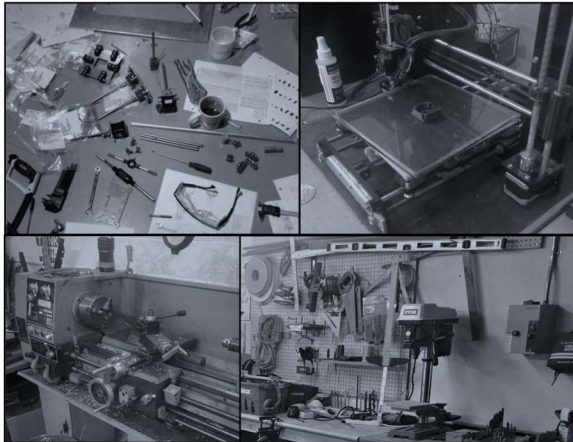

MAKERSPACE NANAIMO

wiki.makerspacenanaimo.org

2221 McGarrigle Road Nanaimo, BC