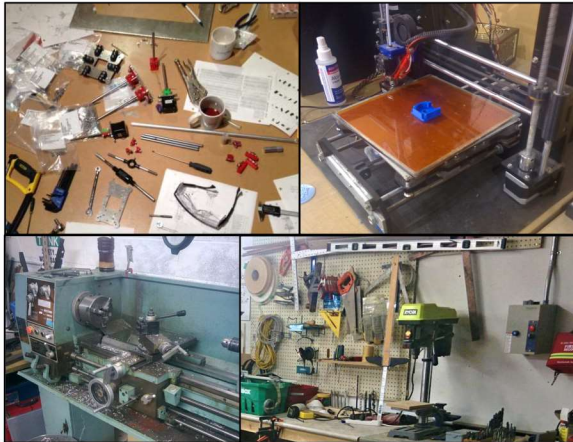

wiki.makerspacenanaimo.org

2221 McGarrigle Road Nanaimo, BC