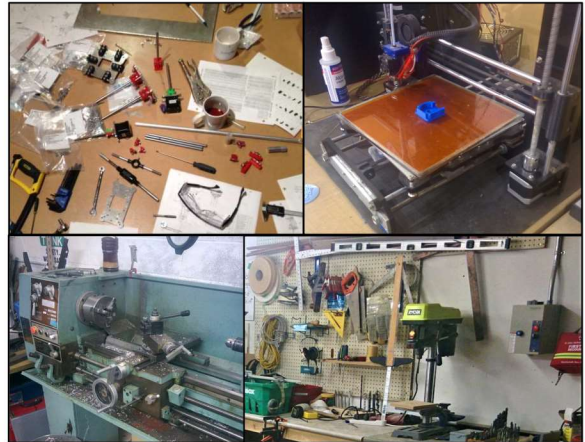

wiki.makerspacenanaimo.org

2221 McGarrigle Road Nanaimo, BC